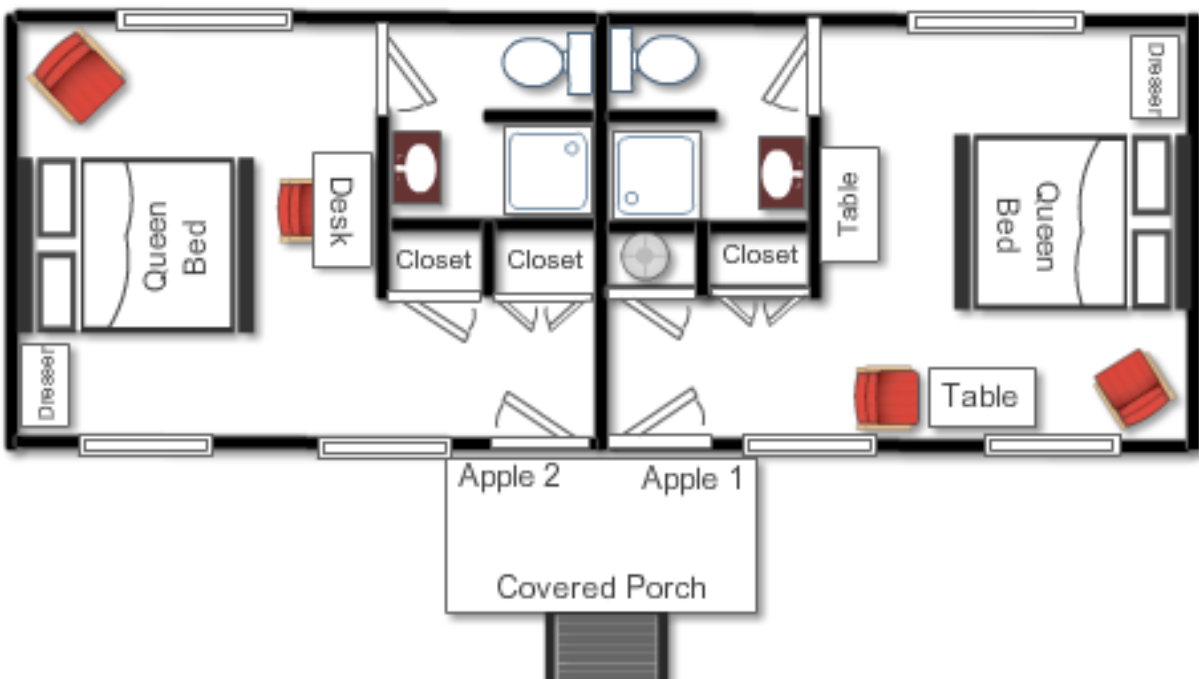

# Alderwood Cabin

Three Bedrooms  
Capacity: 10

The Alderwood Cabin has three bedrooms, one bathroom, a kitchenette, and a living room. One bedroom has a Queen bed, and the other two bedrooms each have two sets of bunk beds.

The living room has a couch and a couple of chairs.

The kitchenette has a refrigerator, double-sink and a microwave.

# Applewood Cabins

Two Studios  
Capacity: 1-2 each

The Applewood Cabins are small studio cabins that each have a private bathroom.

Apple 1 and 2 both have a queen bed and a small table and two chairs. There is a private bathroom with a toilet, sink, and shower.

### Capacity: 9-10

The Cedarwood Cabin has two bedrooms, one bathroom, a kitchenette and living/dining room. One bedroom has a double bed and a bunk bed and the other bedroom has two sets of bunk beds, and a twin bed with a trundle bed under it.