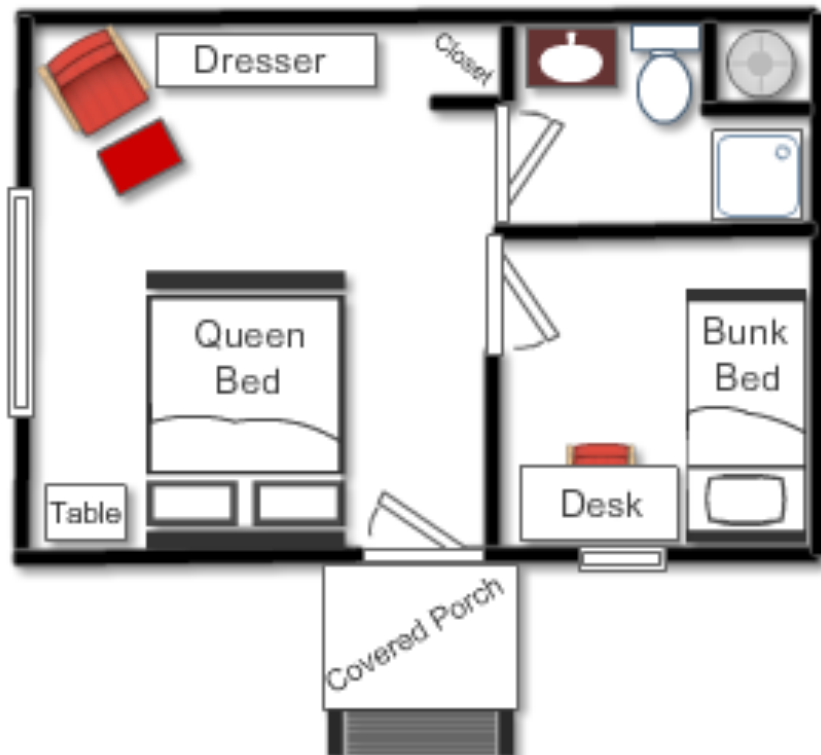

### Capacity: 9-10

The Cedarwood Cabin has two bedrooms, one bathroom, a kitchenette and living/dining room. One bedroom has a double bed and a bunk bed and the other bedroom has two sets of bunk beds, and a twin bed with a trundle bed under it.

The kitchenette has a stove/oven, sink, microwave and dorm-sized refrigerator. There is a built-in table/bench with chairs as well.

The living room has a large sectional couch and a recliner.

# Dogwood Cabin

Studio + 1 Bedroom  
Capacity: 3-4

The Dogwood Cabin is small studio cabin with a bedroom and a private bathroom.

The main room has a queen bed and a glider/rocker with an ottoman.

The bedroom has a bunk bed and a desk and chair.

# Firwood Cabin

Two Bedrooms  
Capacity: 2-4

The Firwood Cabin has two bedrooms, one bathroom, and a living room. One bedroom has a king bed and the other bedroom has a bunk bed.

The living room has two couches and an end table.