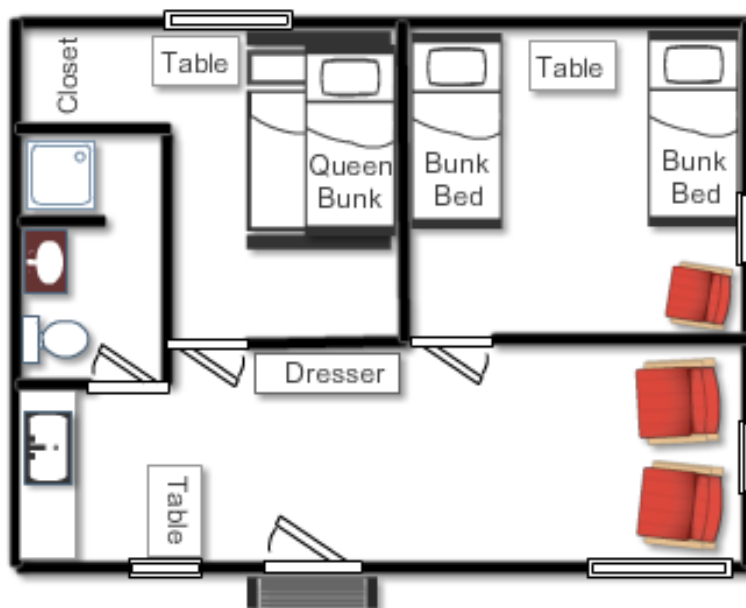

Maplewood Cabin

Two Bedrooms
Capacity: 6-7

The Maplewood Cabin has two bedrooms, one bathroom, and a living room. One bedroom has a queen-bunk (queen lower, twin upper) and the other bedroom has two sets of bunk beds.

The living room has two chairs and a small dresser with a kitchenette on one end of the room.